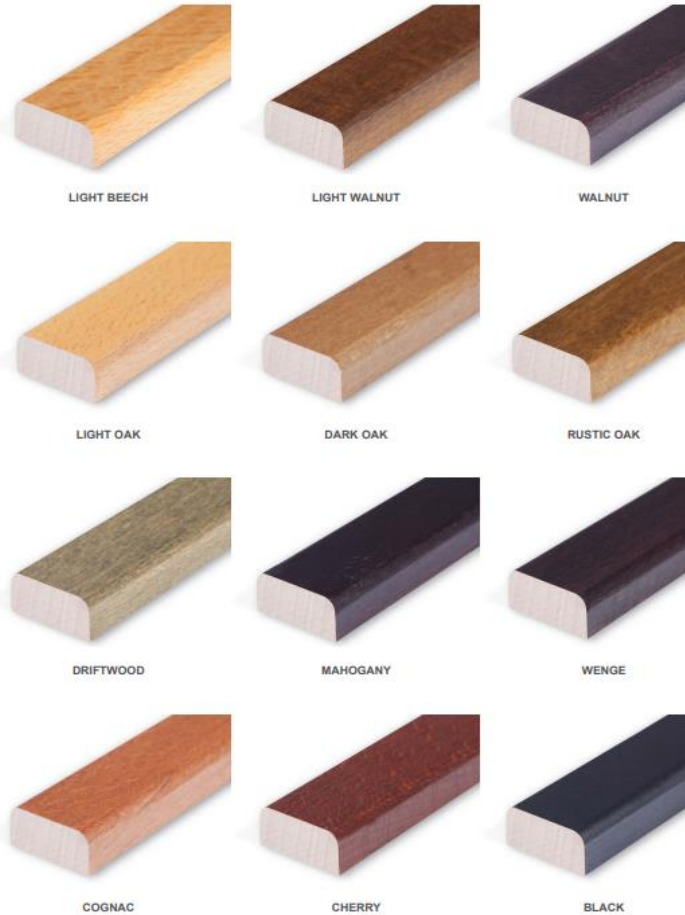

Sophia Side Chair

Fully UPH

Specifications

SKU	602-075
Height (mm)	765
Width (mm)	575
Depth (mm)	515
Seat Height (mm)	505
QTY Per Pallet	8
Weight	5.3Kg
MOQ	1
Material	Beechwood

FRAME FINISHES

VENETO FAUX LEATHERS